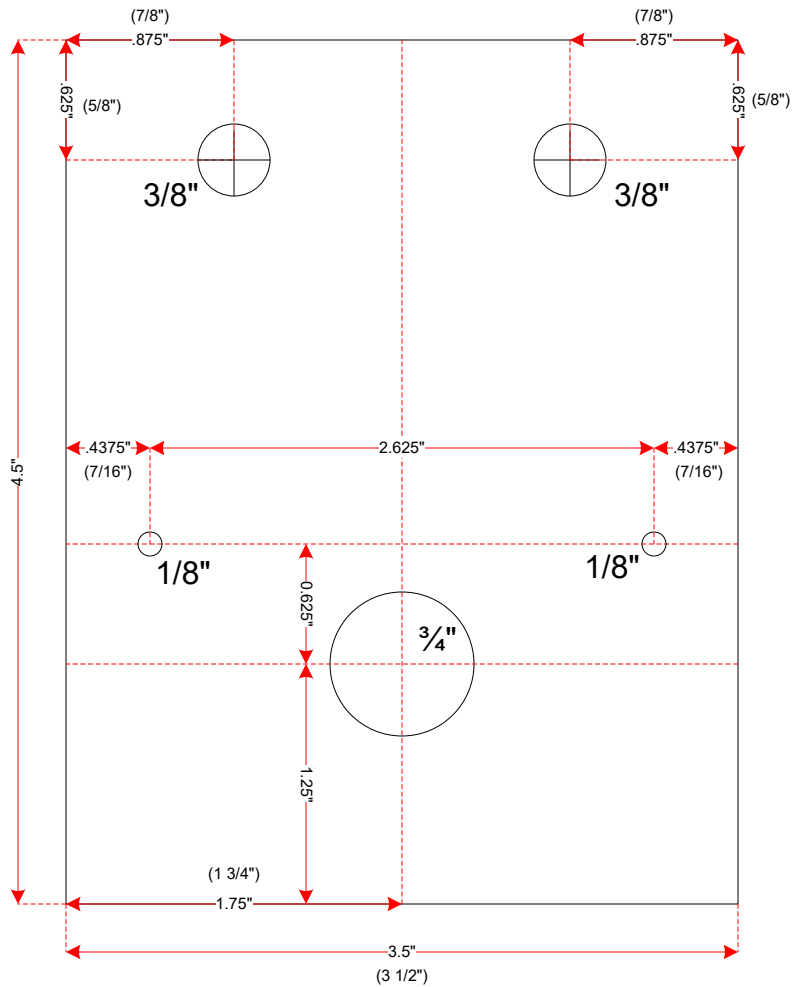

SATURATOR CHASSIS OUTSIDE VIEW

LEFT SIDE

TOP

RIGHT SIDE