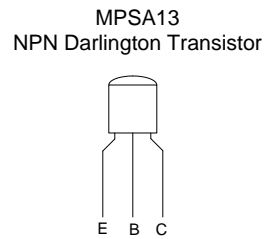

*70mV(AC)

AC voltage measurements are rough approximations of open strumming with Mexican strat set to full volume/ tone with gain control at max setting

MOD[®]

www.modkitsdiy.com

Copyright © 2013 by modkitsdiy.com

**"The Persuader Deluxe" (K-980)
Schematic**