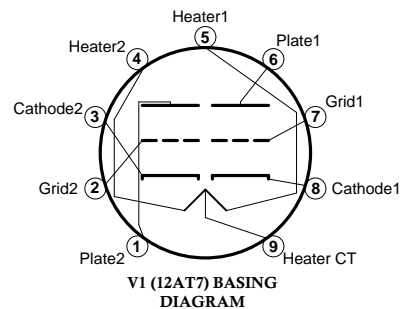

*70mV(AC)

AC voltage measurements are rough approximations of open strumming with Mexican strat set to full volume/ tone with gain control at max setting

MOD[®]

www.modkitsdiy.com

Copyright © 2013 by modkitsdiy.com

**"The Persuader Deluxe" (K-980)
Schematic**