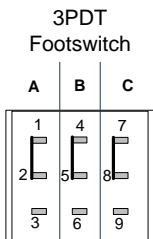

*70mV(AC)

AC voltage measurements are rough approximations of open strumming with Mexican strat set to full volume/ tone with gain control at max setting

MOD[®]

www.modkitsdiy.com

Copyright © 2013 by modkitsdiy.com

**"The Persuader Deluxe" (K-980)
Schematic**